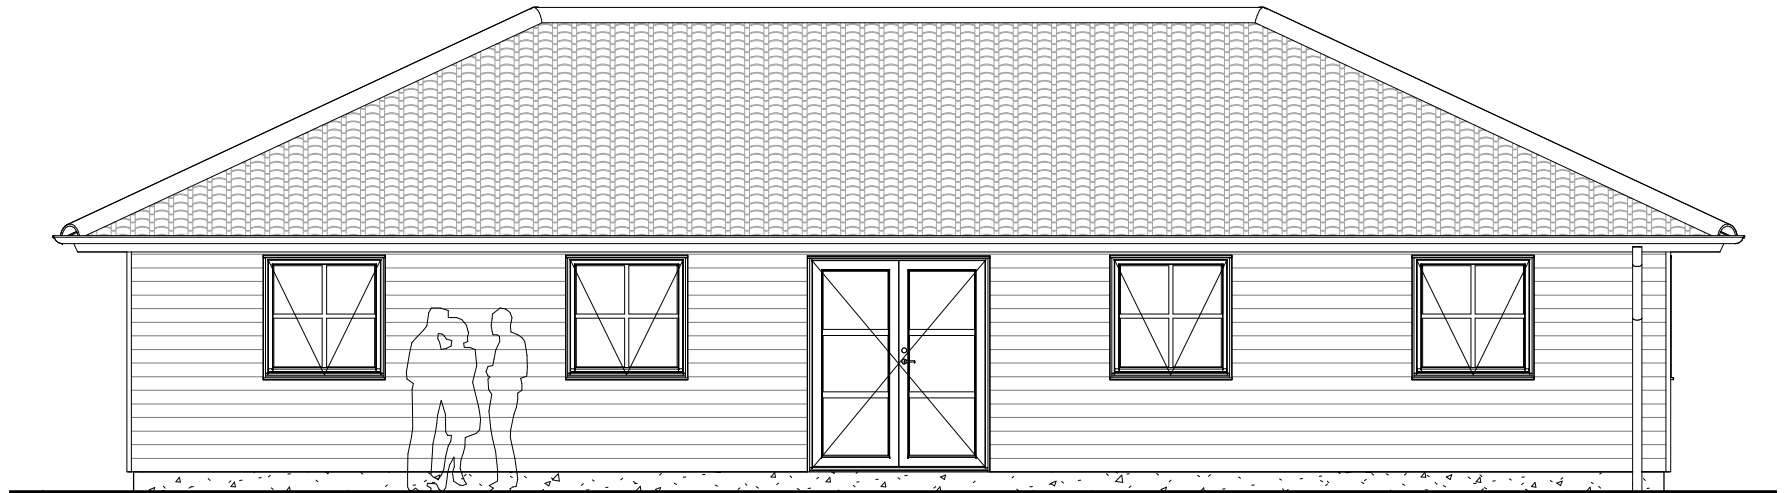

Green House

Helårshus type 124

Facade 3