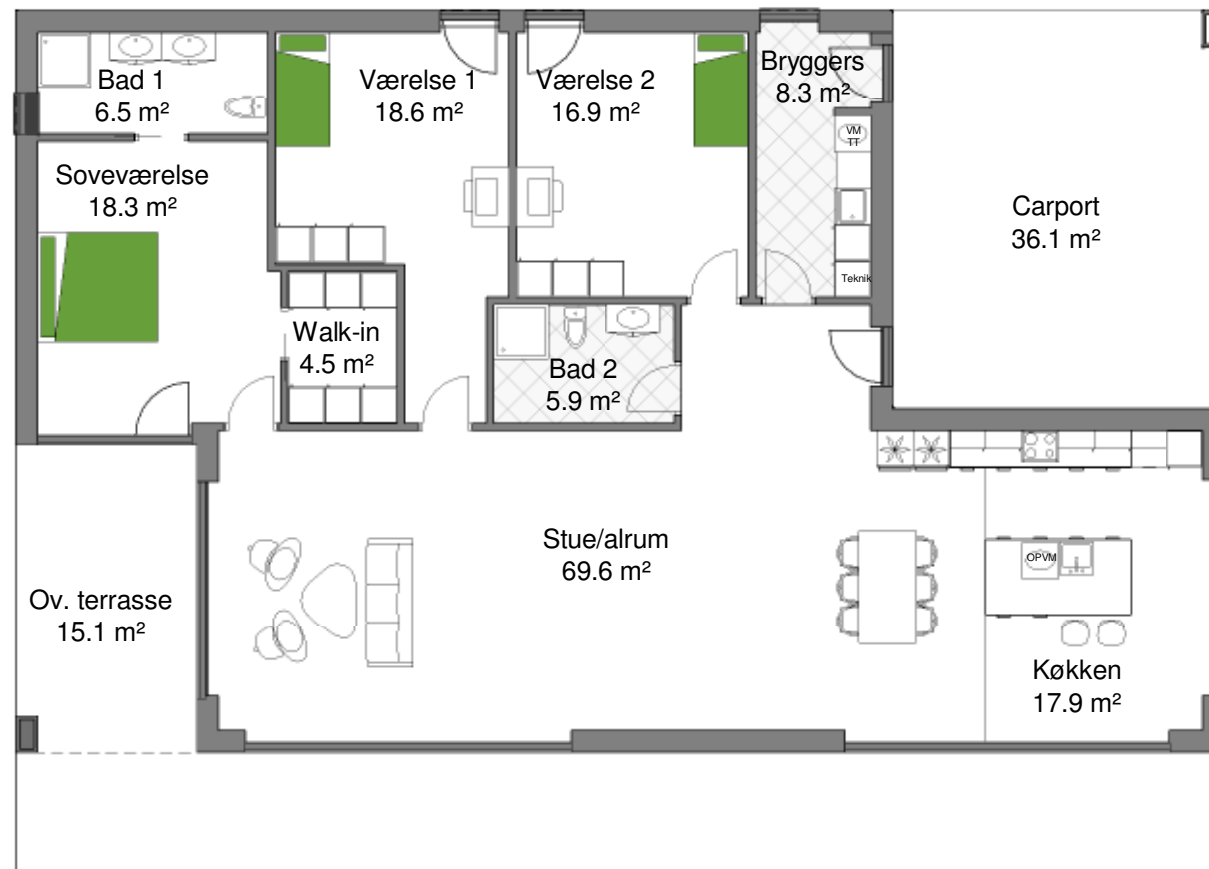

Green House

Futura 194 + 35 carport

Ringvejen 23 | 9510 Arden
Telefon: +45 98 33 23 33
www.greenhouse.dk | info@greenhouse.dk