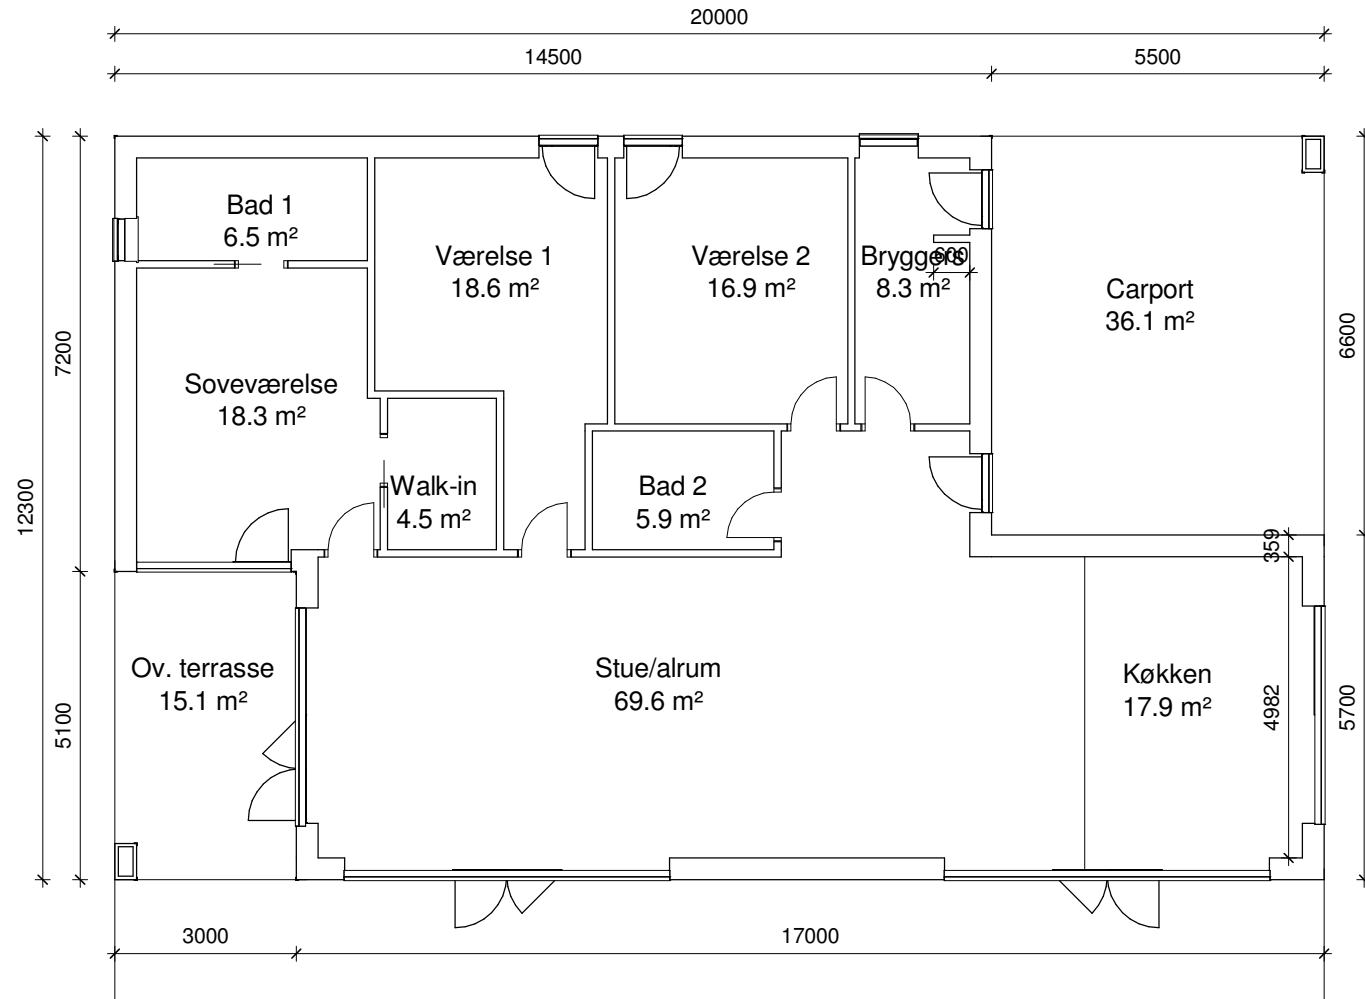

Green House

Futura 194 + 35 carport

Ringvejen 23 | 9510 Arden
Telefon: +45 98 33 23 33
www.greenhouse.dk | info@greenhouse.dk