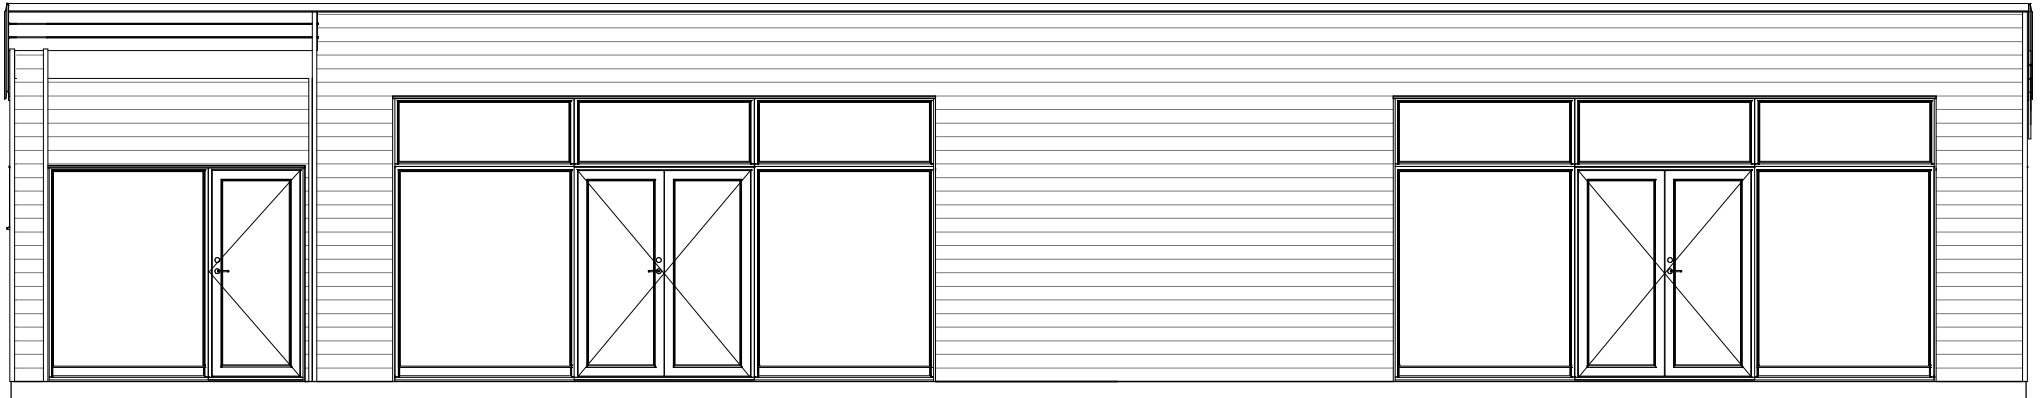

Facade 1

Facade 2

Green House

Futura 194 + 35 carport

Facade 3

Facade 4

Ringvejen 23 | 9510 Arden
Telefon: +45 98 33 23 33
www.greenhouse.dk | info@greenhouse.dk