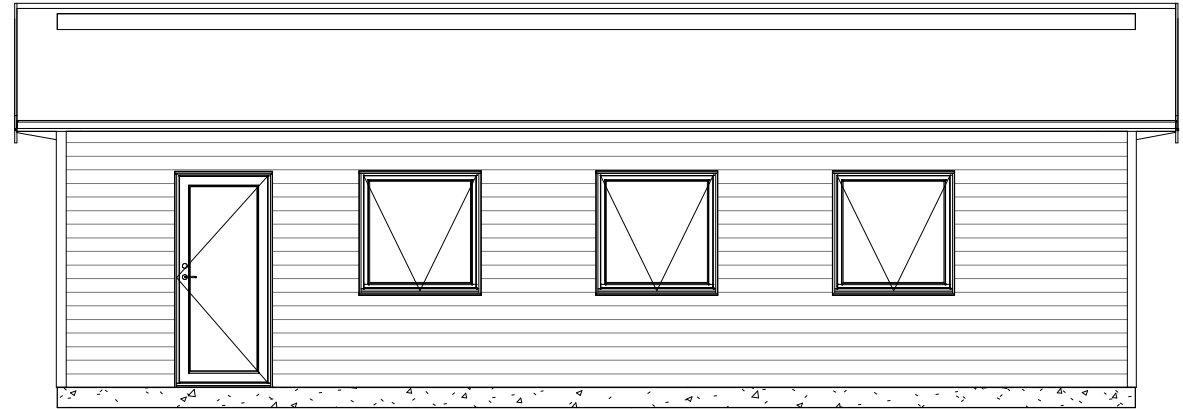

Green House

Futura 86

Facade 1

Facade 2

Ringvejen 23 | 9510 Arden
Telefon: +45 98 33 23 33
www.greenhouse.dk | info@greenhouse.dk

Facade 3

Facade 4