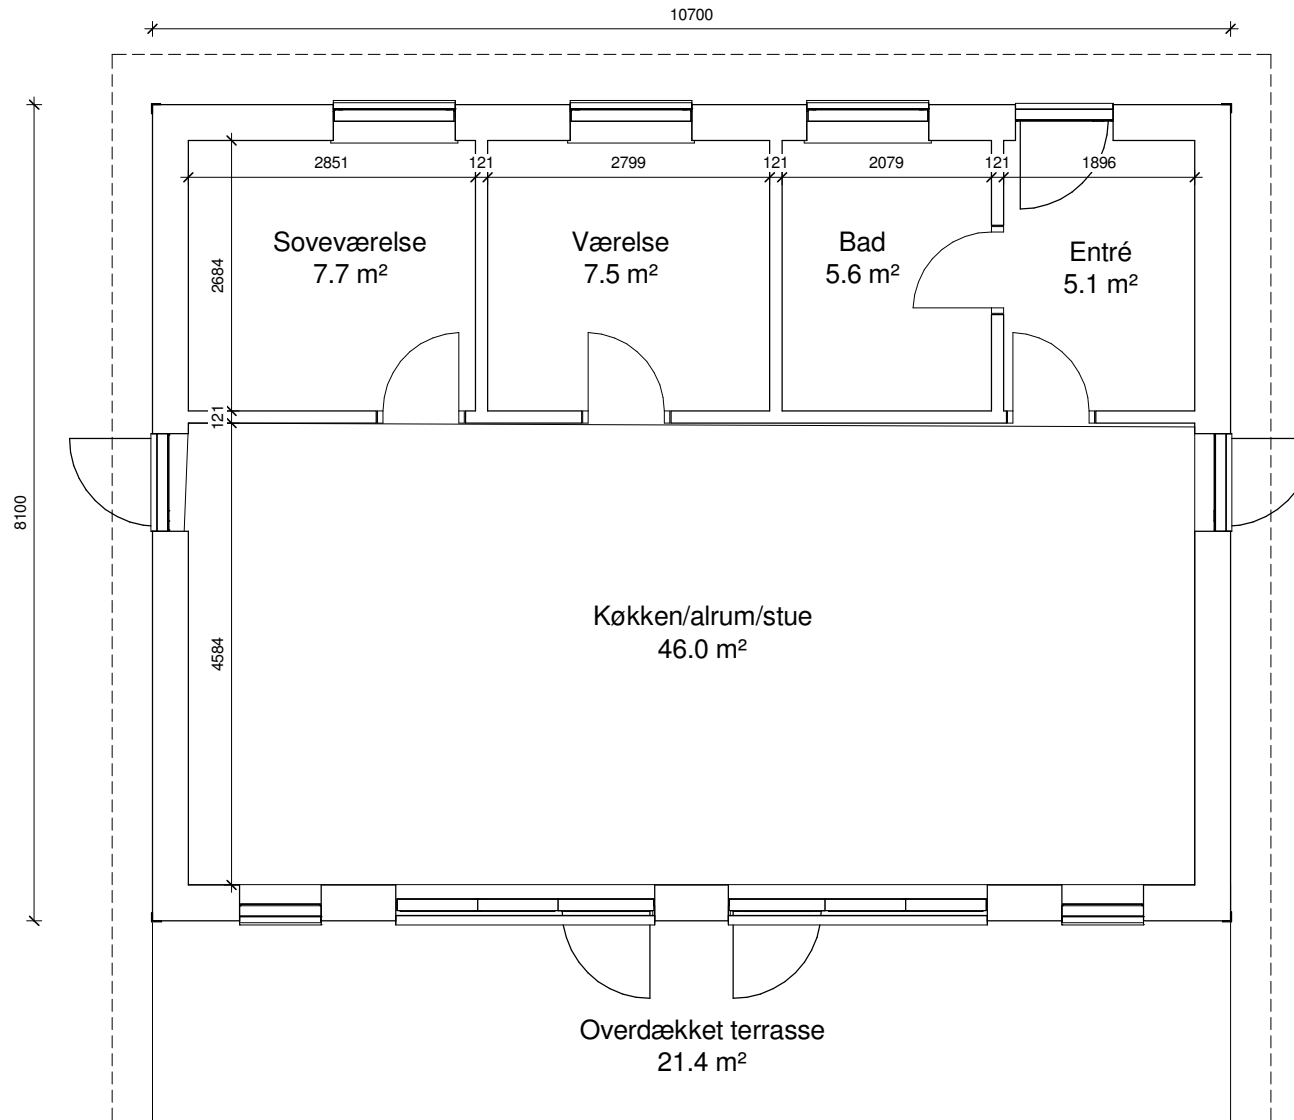

Green House

Futura 86

Ringvejen 23 | 9510 Arden
Telefon: +45 98 33 23 33
www.greenhouse.dk | info@greenhouse.dk