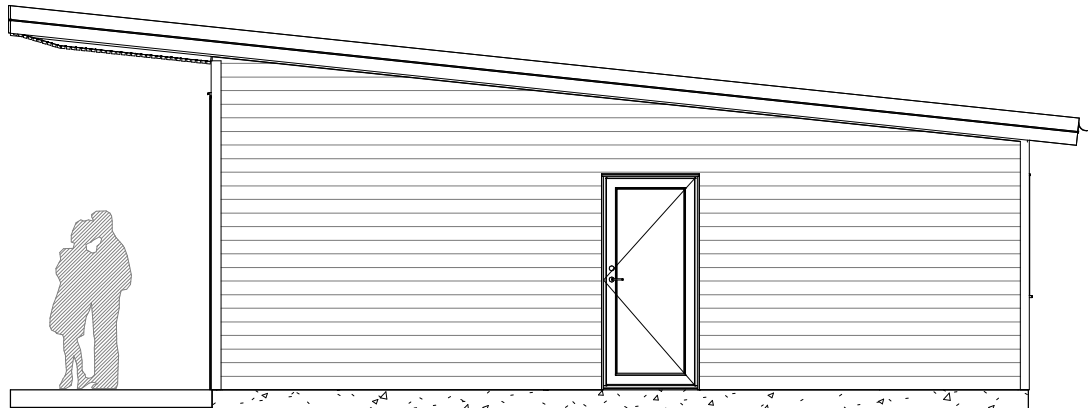

Green House

Futura 86

Facade 1

Facade 2

Ringvejen 23 | 9510 Arden
Telefon: +45 98 33 23 33
www.greenhouse.dk | info@greenhouse.dk

Facade 3

Facade 4