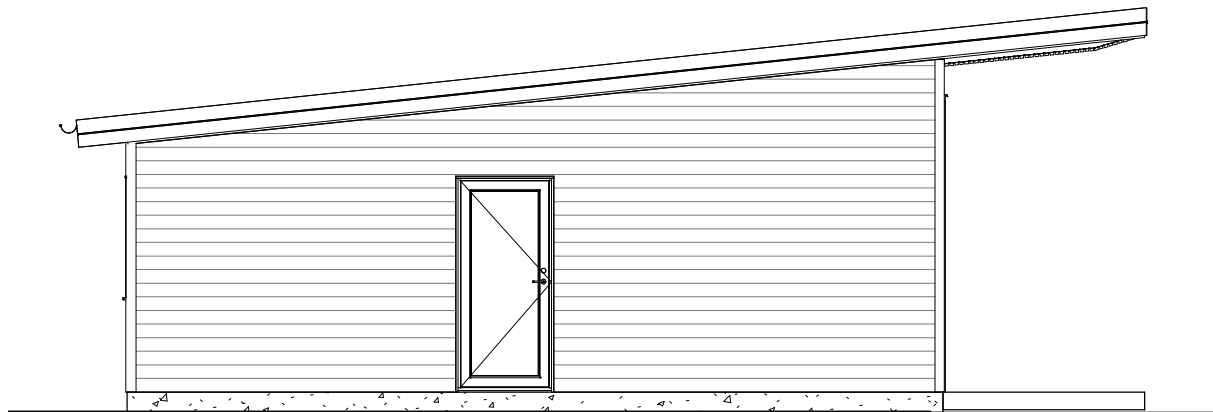

Green House

Futura 86

Facade 1

Facade 2

Ringvejen 23 | 9510 Arden
Telefon: +45 98 33 23 33
www.greenhouse.dk | info@greenhouse.dk

Facade 3

Facade 4