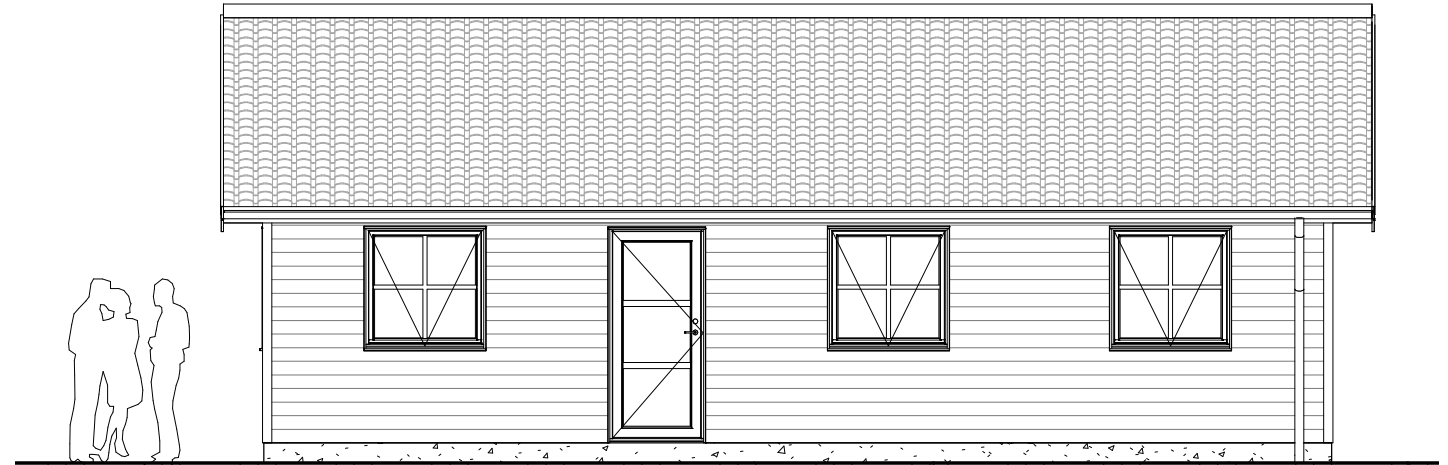

Green House

Fritidshus type 74

Facade 3