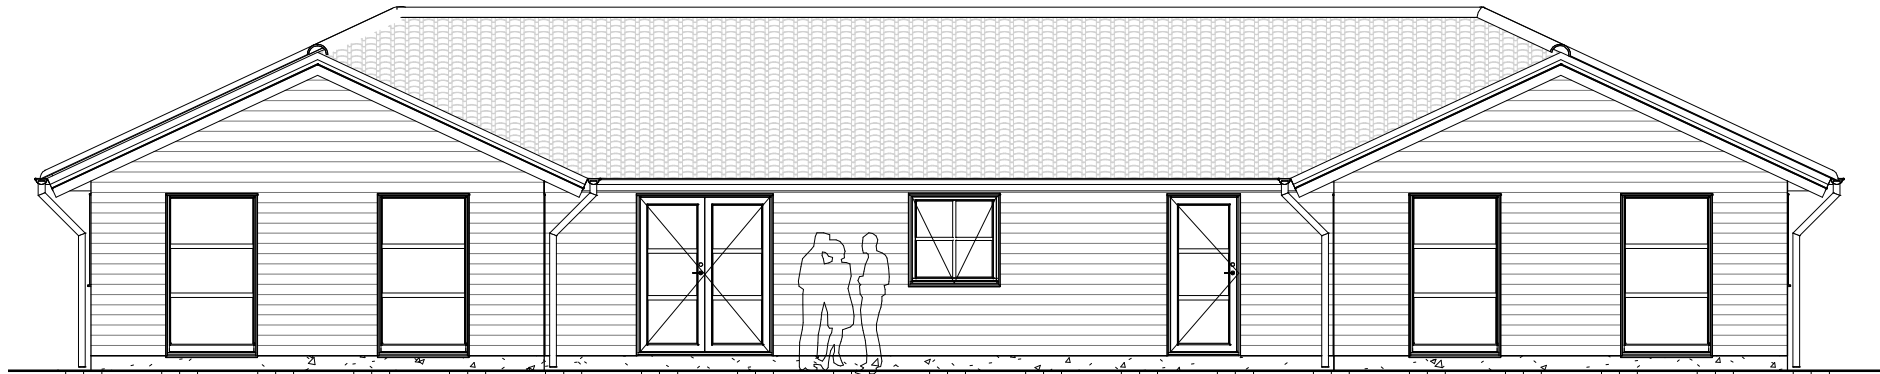

Green House

Helårshus type 202

Facade 3