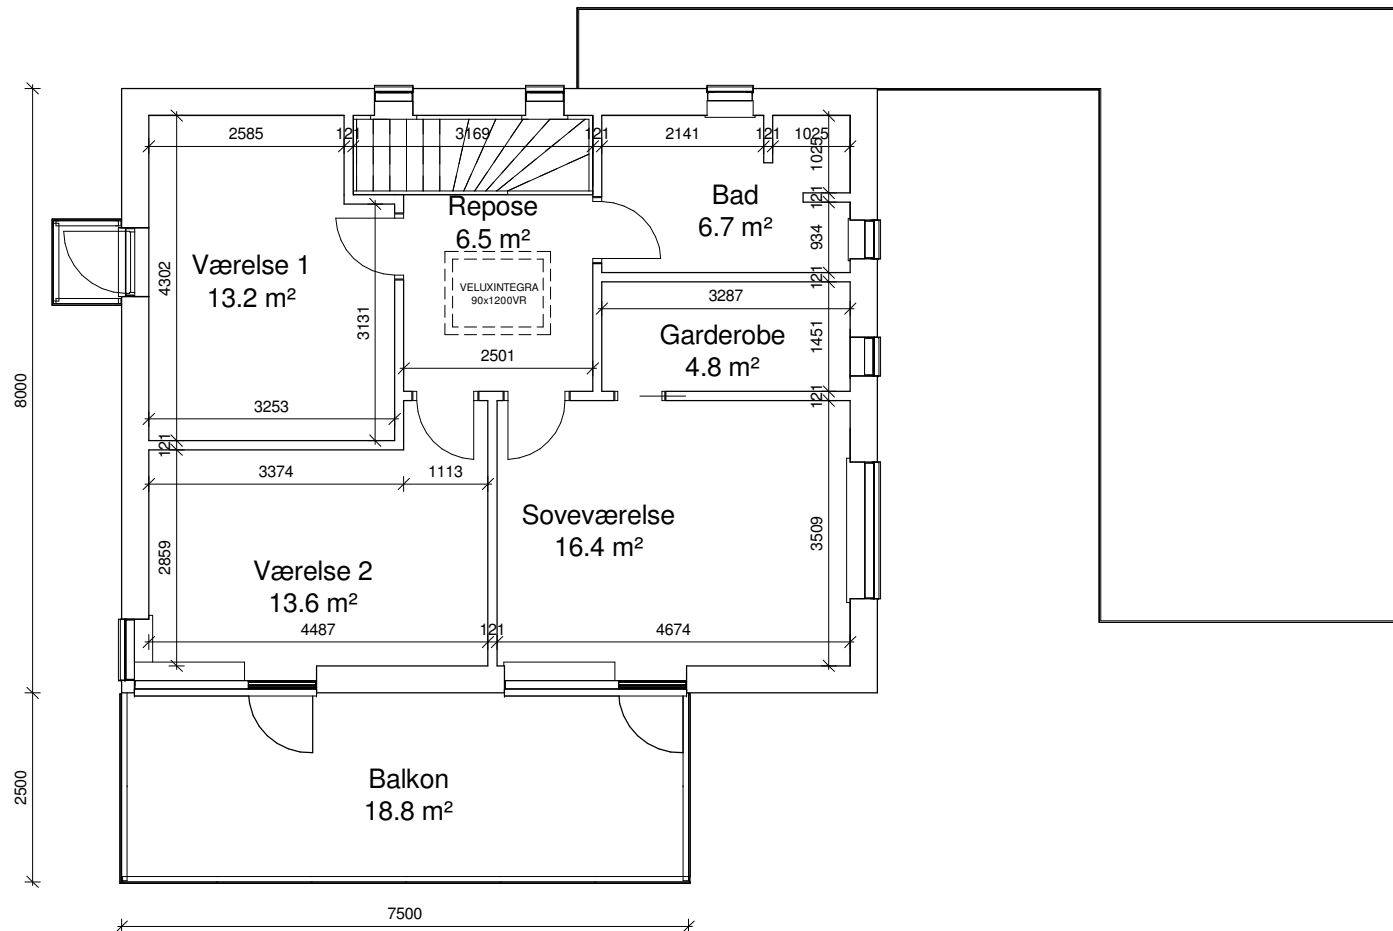

Green House

Town House

Ringvejen 23 | 9510 Arden
Telefon: +45 98 33 23 33
www.greenhouse.dk | info@greenhouse.dk