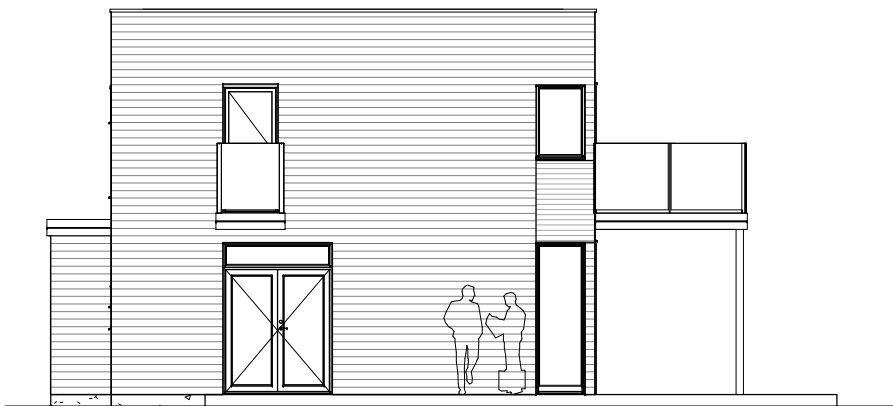

Green House

Town House

Ringvejen 23 | 9510 Arden
Telefon: +45 98 33 23 33
www.greenhouse.dk | info@greenhouse.dk

Facade 1

Facade 2

Facade 3

Facade 4