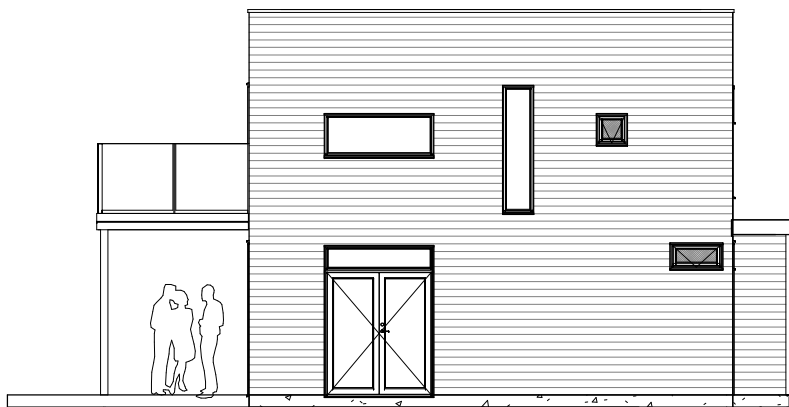

Green House

Town House

Ringvejen 23 | 9510 Arden
Telefon: +45 98 33 23 33
www.greenhouse.dk | info@greenhouse.dk

Facade 1

Facade 2

Facade 3

Facade 4