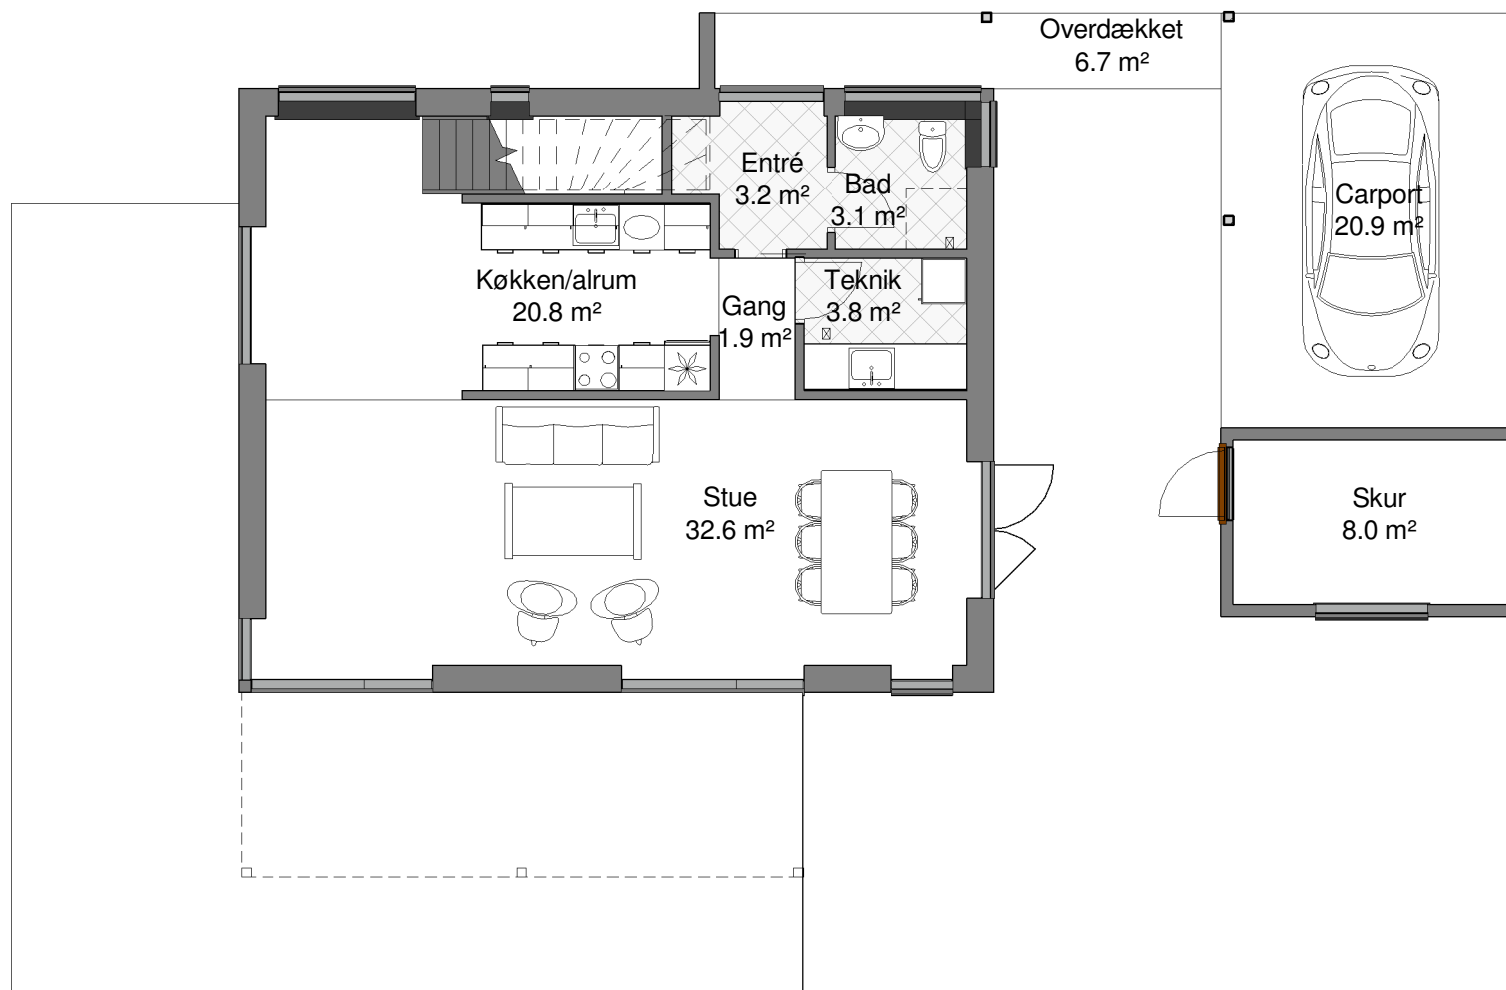

Green House

Town House

Ringvejen 23 | 9510 Arden
Telefon: +45 98 33 23 33
www.greenhouse.dk | info@greenhouse.dk