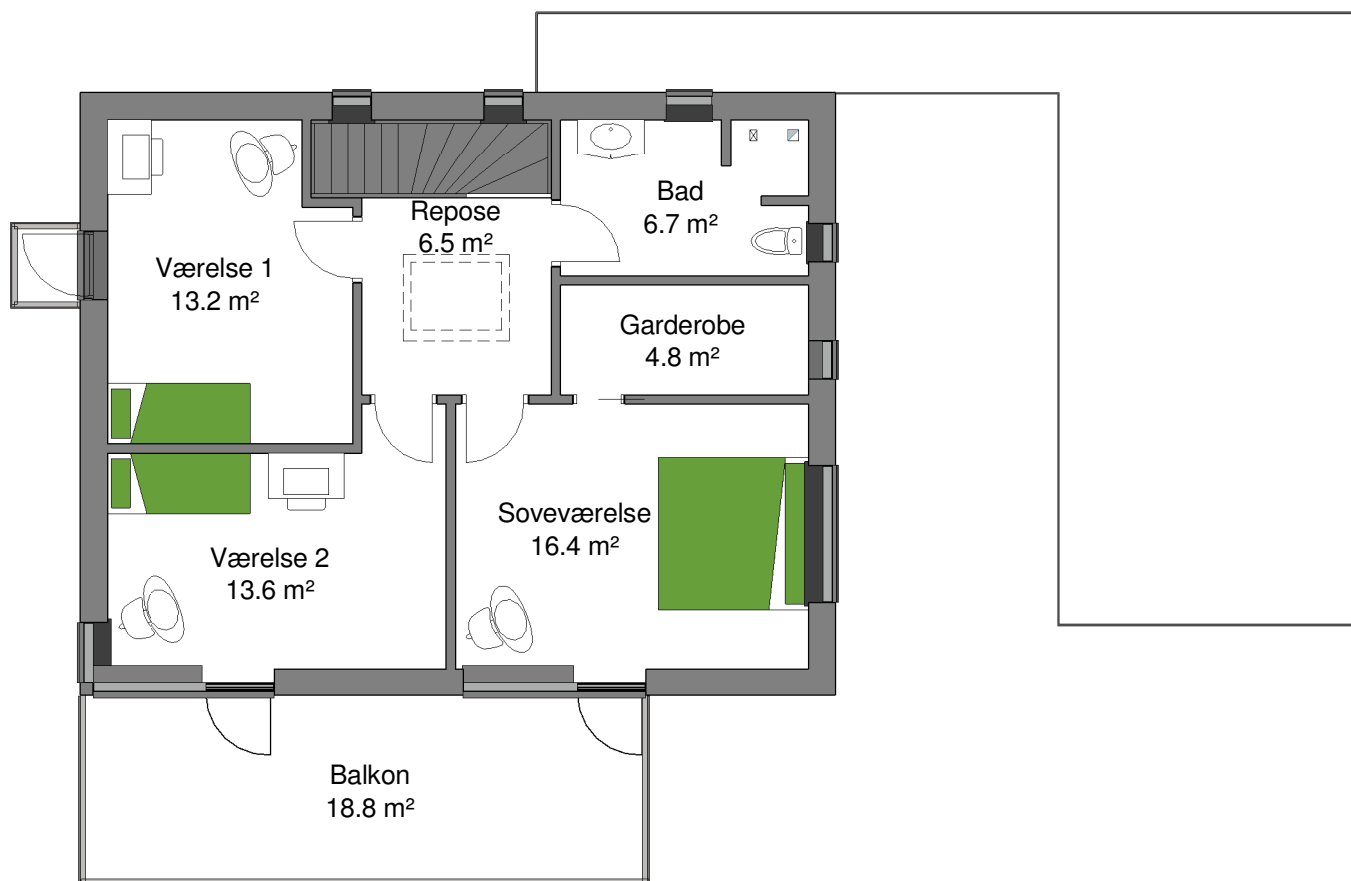

Green House

Town House

Ringvejen 23 | 9510 Arden
Telefon: +45 98 33 23 33
www.greenhouse.dk | info@greenhouse.dk

Facade 1

Facade 2

Facade 3

Facade 4