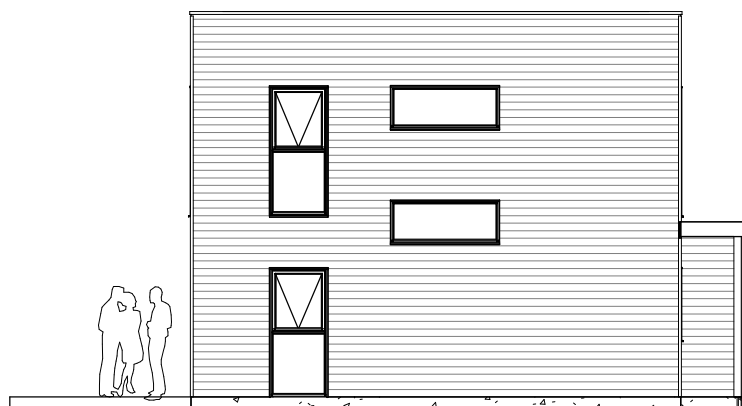

Green House

Town House

Ringvejen 23 | 9510 Arden
Telefon: +45 98 33 23 33
www.greenhouse.dk | info@greenhouse.dk

Facade 1

Facade 2

Facade 3

Facade 4