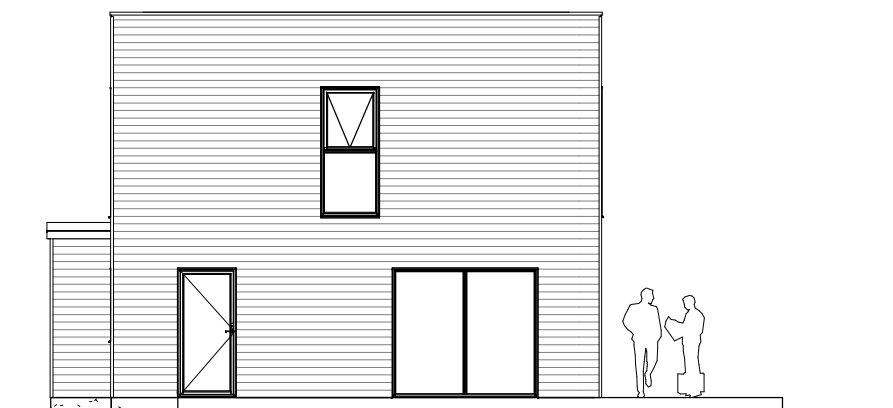

Green House

Town House

Ringvejen 23 | 9510 Arden
Telefon: +45 98 33 23 33
www.greenhouse.dk | info@greenhouse.dk

Facade 1

Facade 2

Facade 3

Facade 4