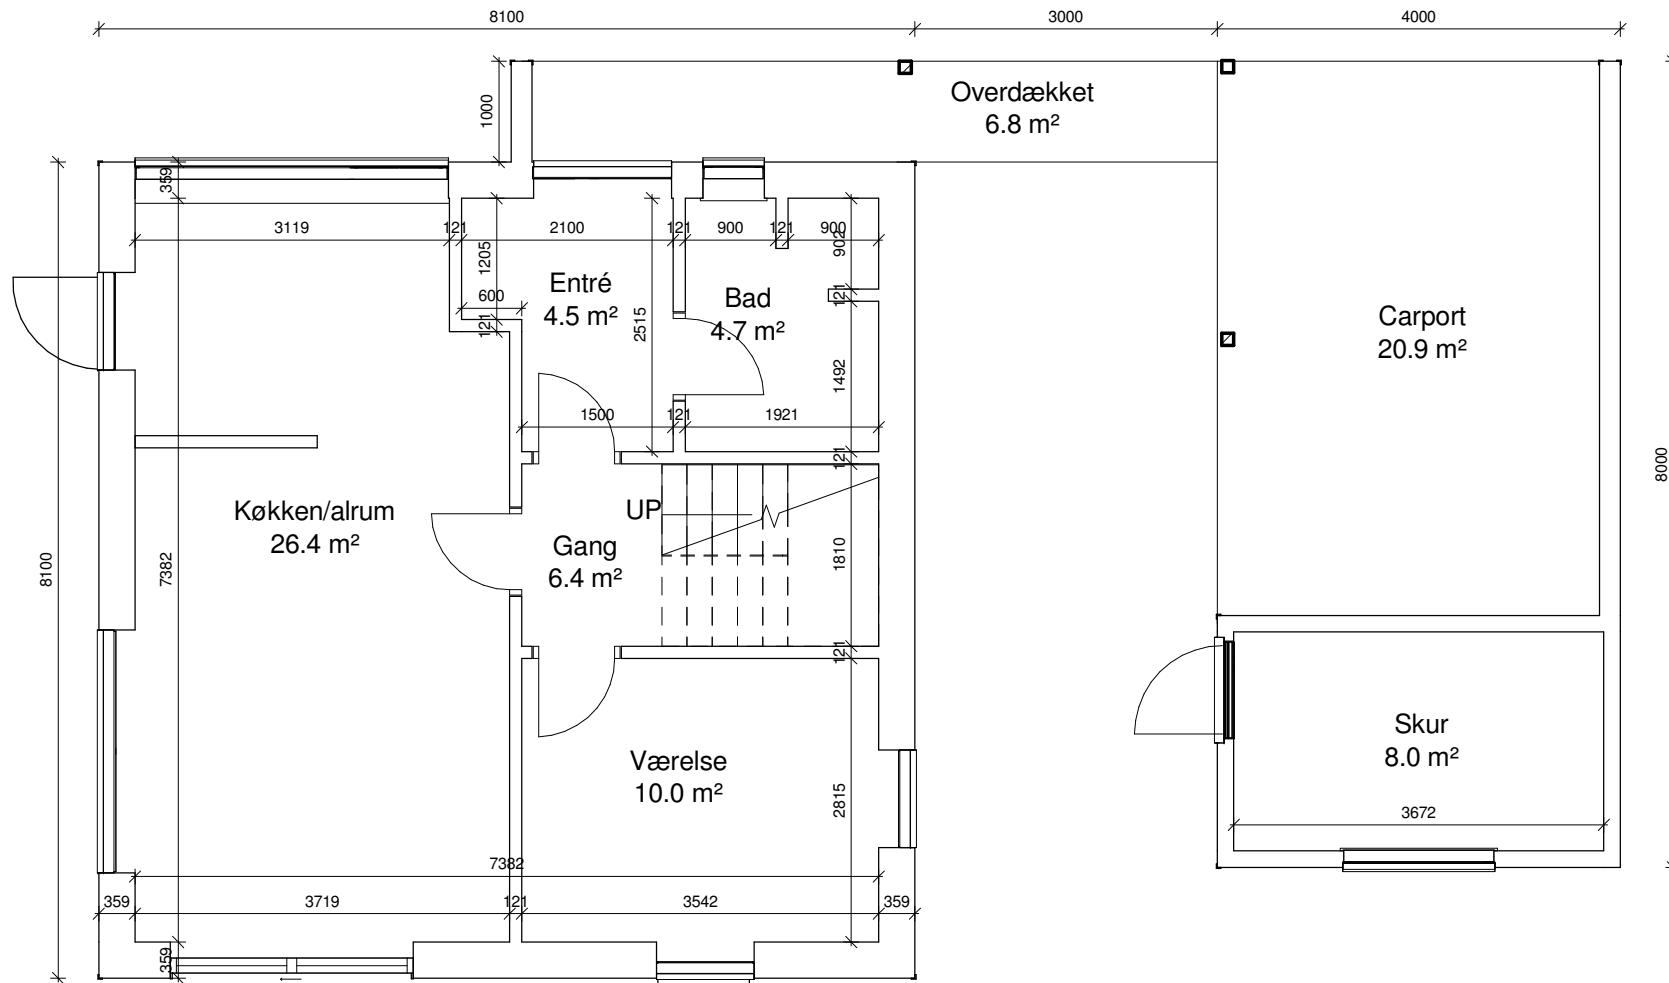

Green House

Town House

Ringvejen 23 | 9510 Arden
Telefon: +45 98 33 23 33
www.greenhouse.dk | info@greenhouse.dk