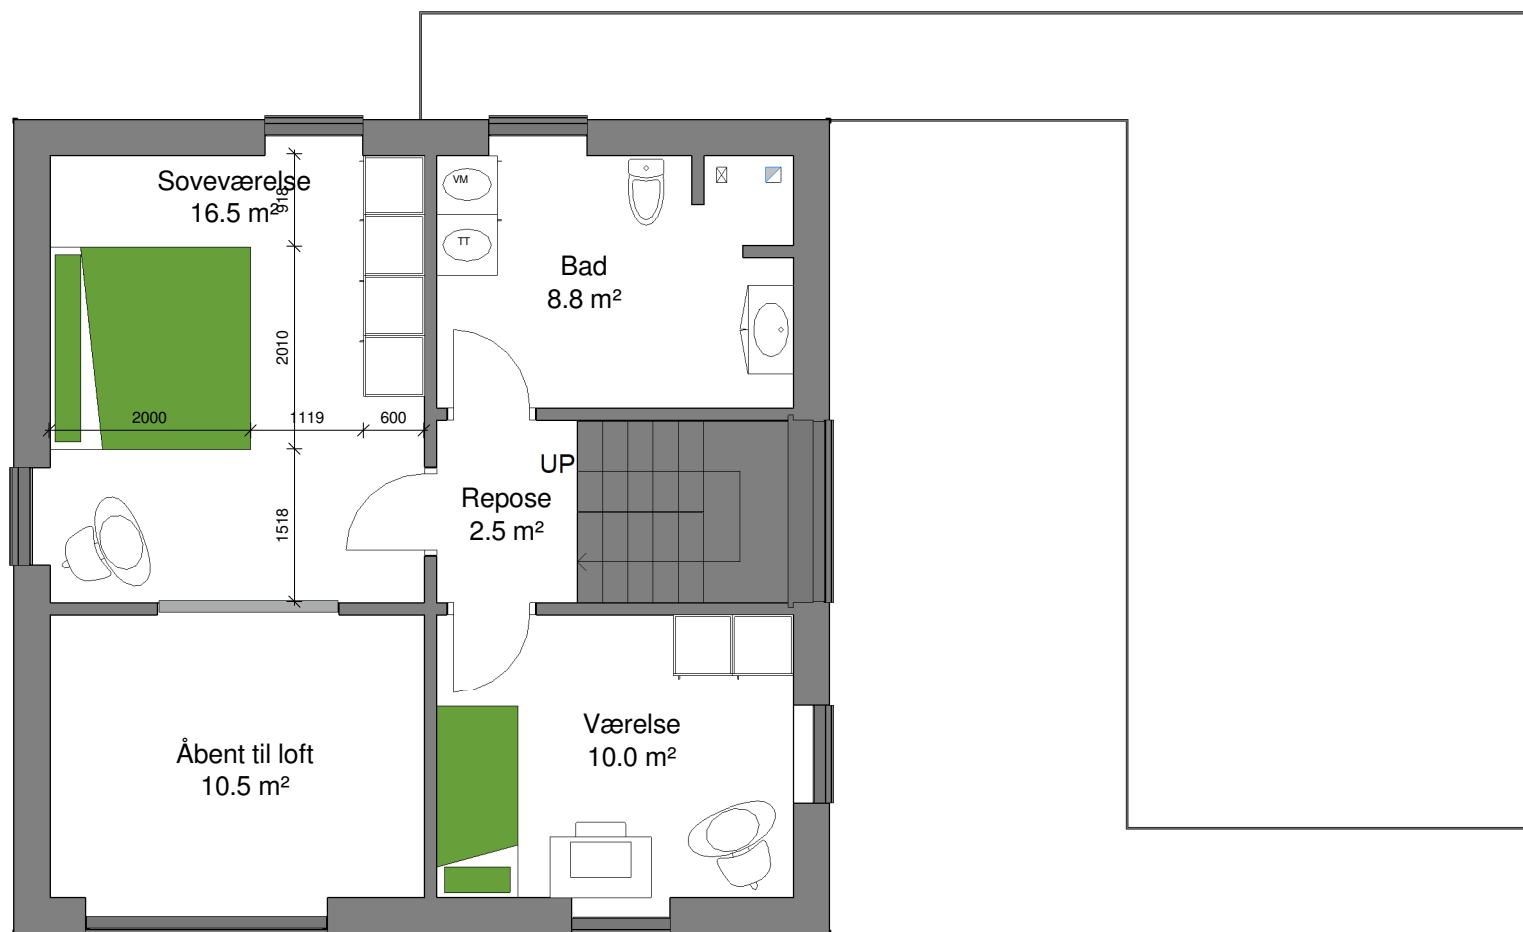

Green House

Town House

Ringvejen 23 | 9510 Arden
Telefon: +45 98 33 23 33
www.greenhouse.dk | info@greenhouse.dk

Facade 1

Facade 2

Facade 3

Facade 4