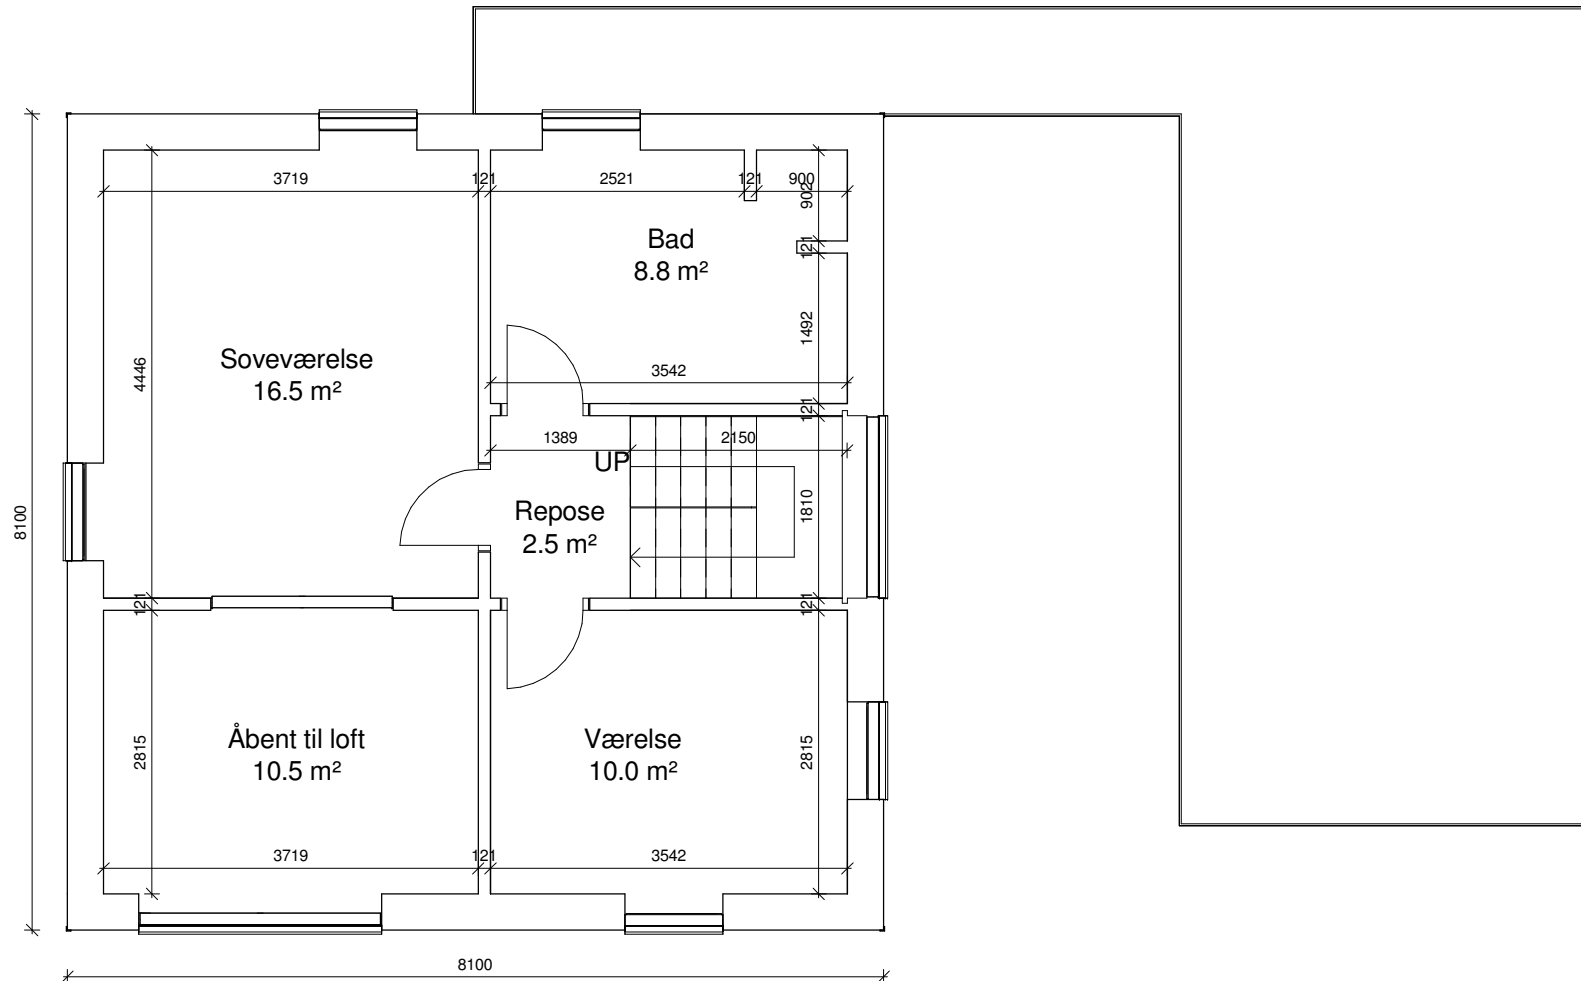

Green House

Town House

Ringvejen 23 | 9510 Arden
Telefon: +45 98 33 23 33
www.greenhouse.dk | info@greenhouse.dk