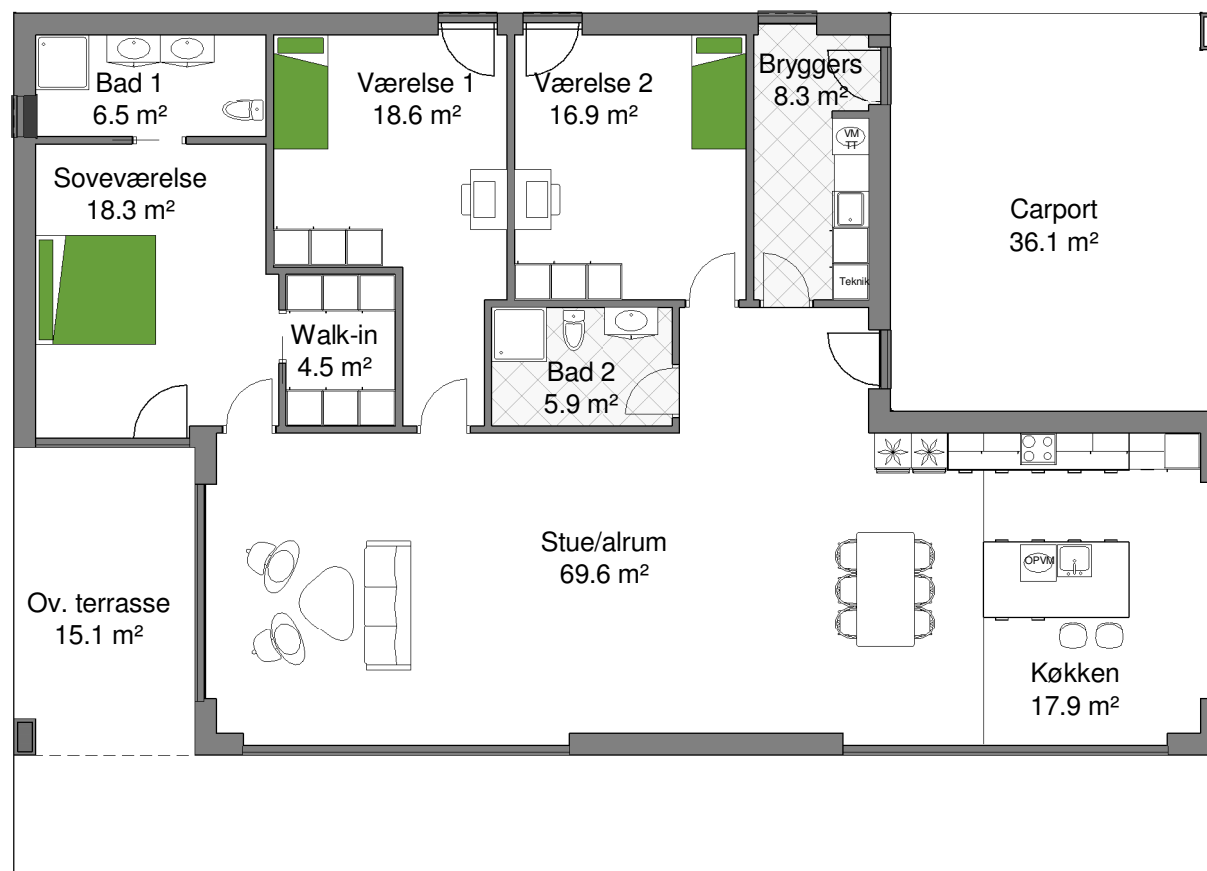

Green House

Futura 194 + 35 carport

Ringvejen 23 | 9510 Arden
Telefon: +45 98 33 23 33
www.greenhouse.dk | info@greenhouse.dk