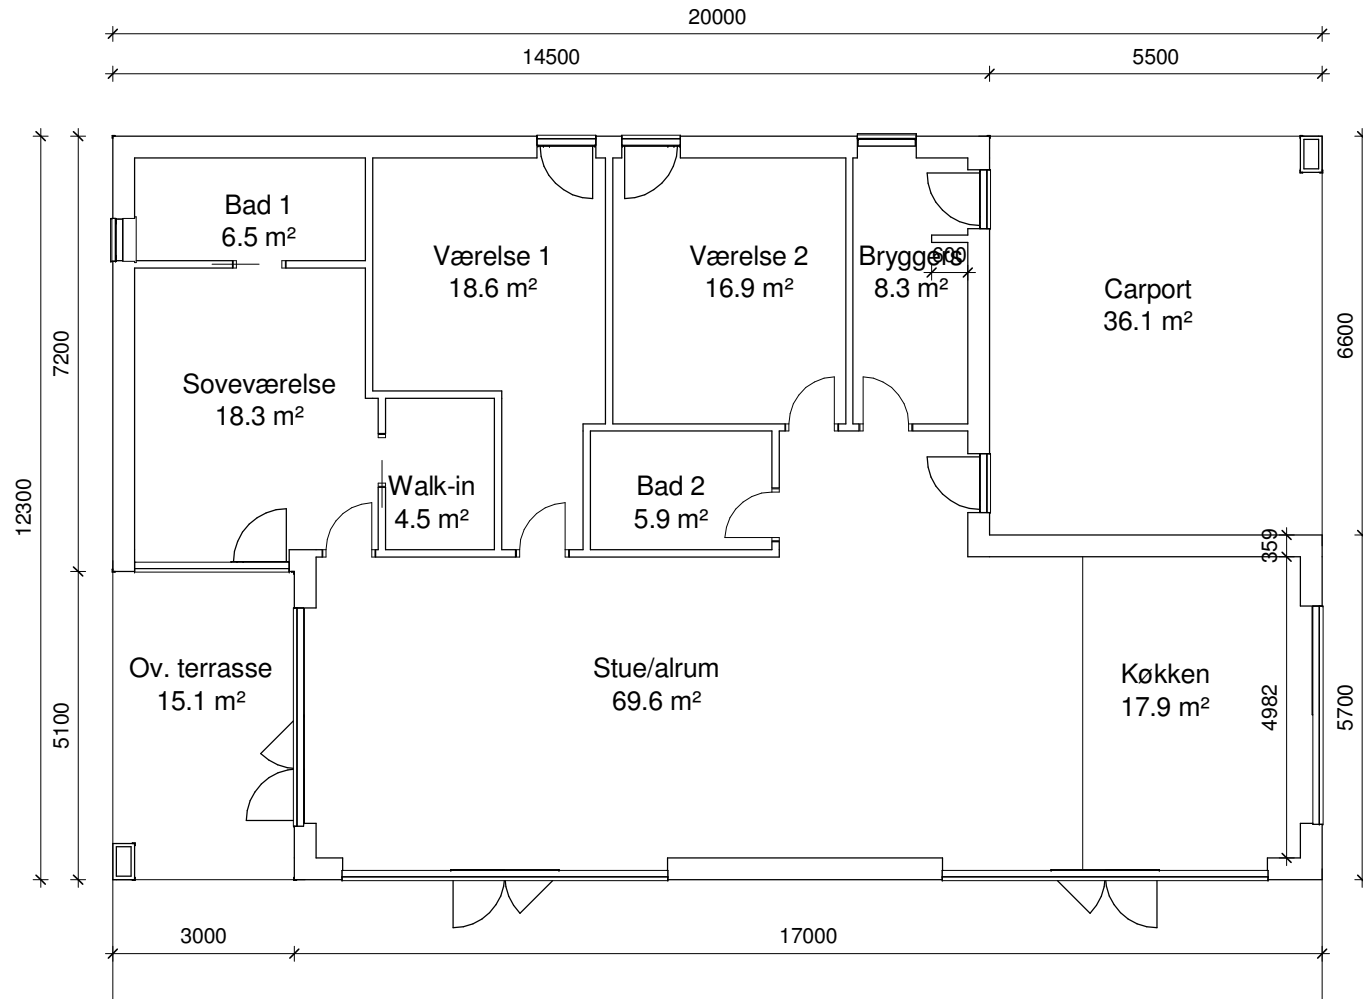

Green House

Futura 194 + 35 carport

Ringvejen 23 | 9510 Arden
Telefon: +45 98 33 23 33
www.greenhouse.dk | info@greenhouse.dk