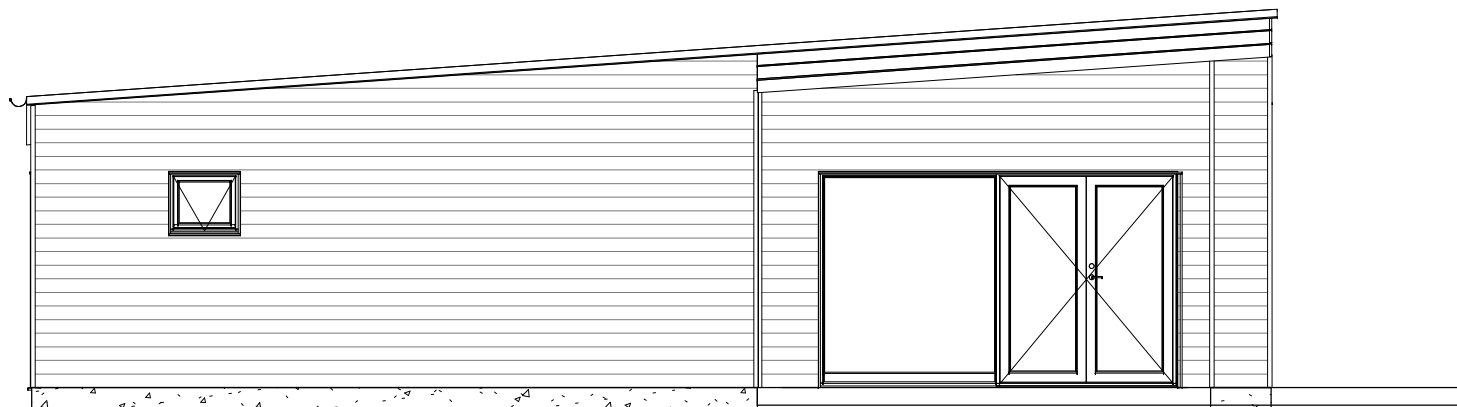

Facade 1

Facade 2

Green House

Futura 194 + 35 carport

Facade 3

Facade 4

Ringvejen 23 | 9510 Arden
Telefon: +45 98 33 23 33
www.greenhouse.dk | info@greenhouse.dk