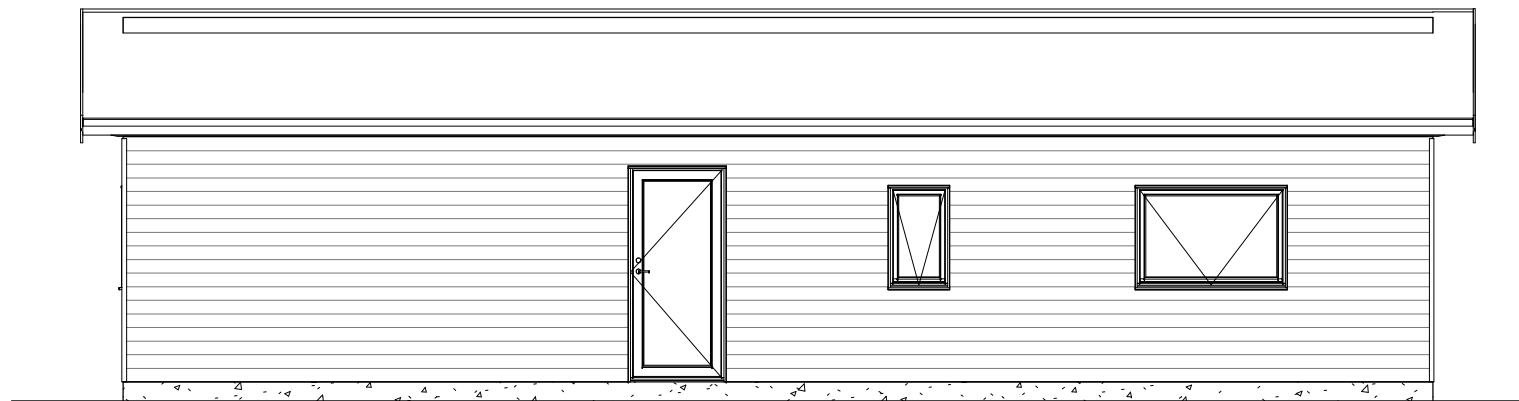

Facade 1

Facade 2

Green House

Futura 98

Facade 3

Facade 4

Ringvejen 23 | 9510 Arden
Telefon: +45 98 33 23 33
www.greenhouse.dk | info@greenhouse.dk