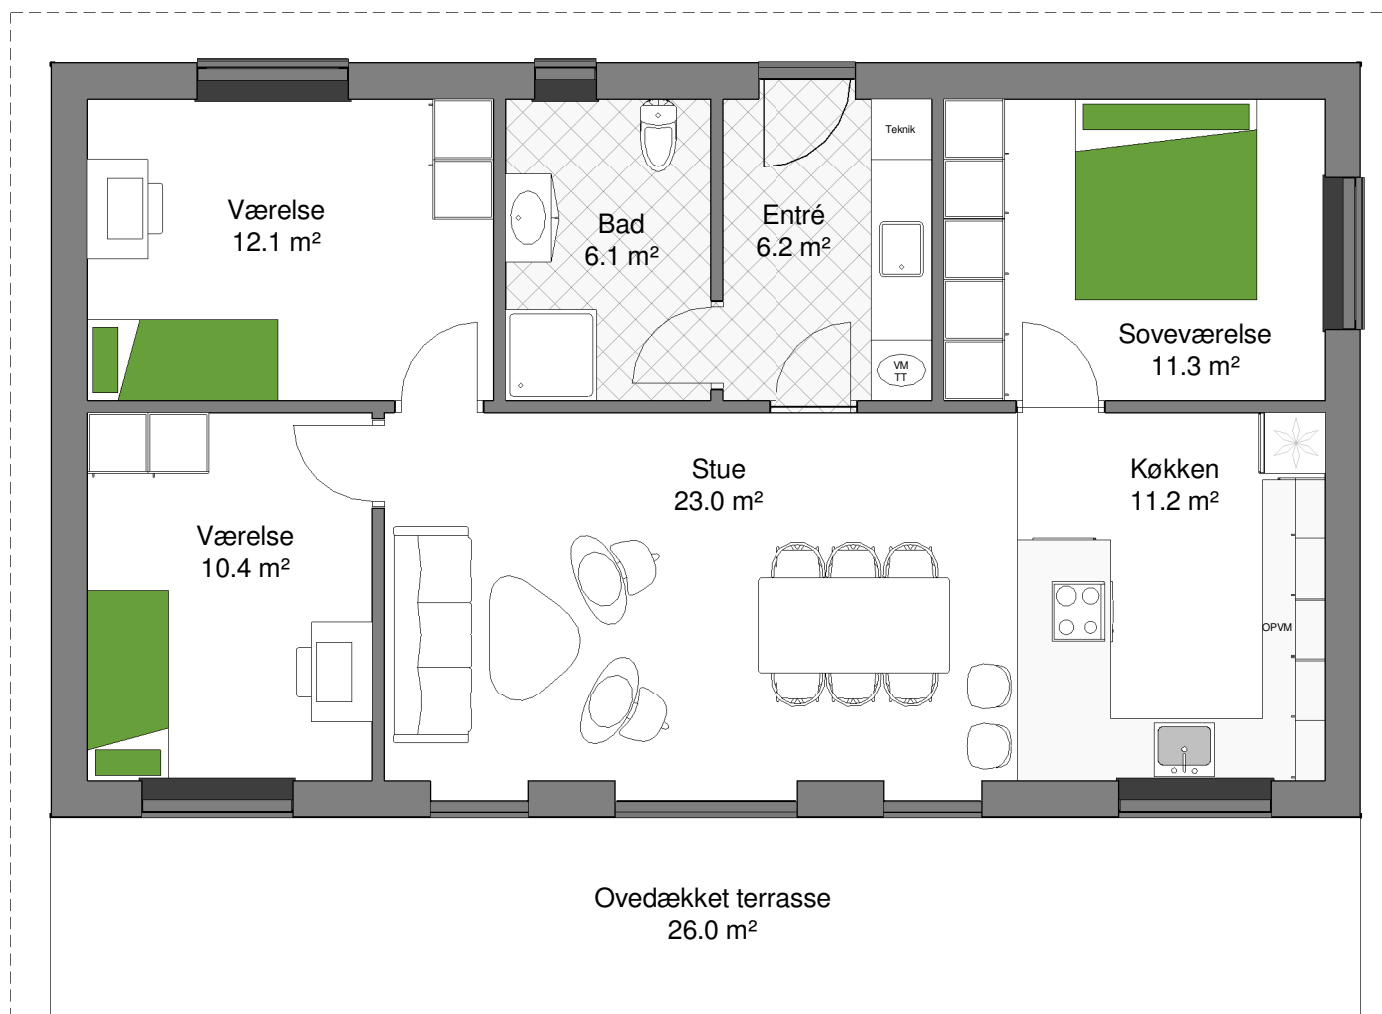

Green House

Futura 98

Ringvejen 23 | 9510 Arden

Telefon: +45 98 33 23 33

www.greenhouse.dk | info@greenhouse.dk