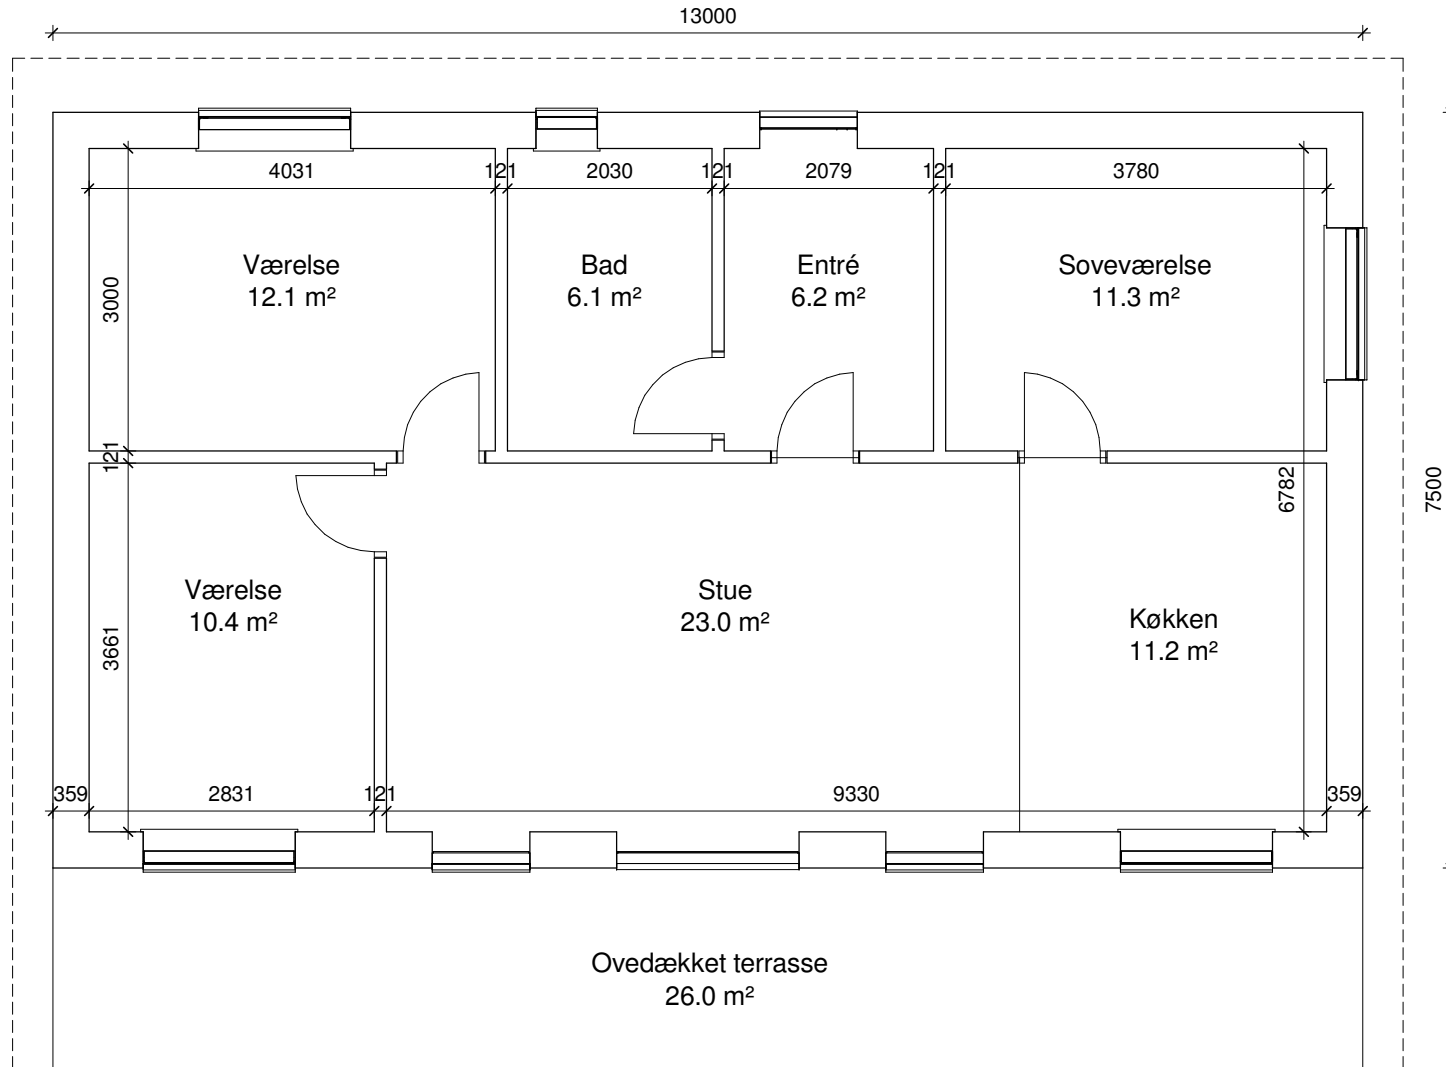

Green House

Futura 98

Ringvejen 23 | 9510 Arden
Telefon: +45 98 33 23 33
www.greenhouse.dk | info@greenhouse.dk