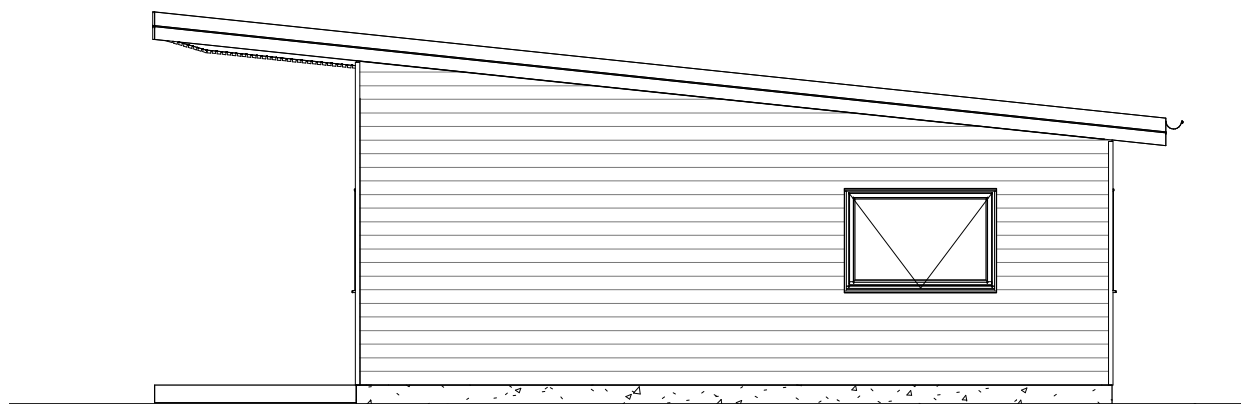

Facade 1

Facade 2

Green House

Futura 98

Facade 3

Facade 4

Ringvejen 23 | 9510 Arden
Telefon: +45 98 33 23 33
www.greenhouse.dk | info@greenhouse.dk